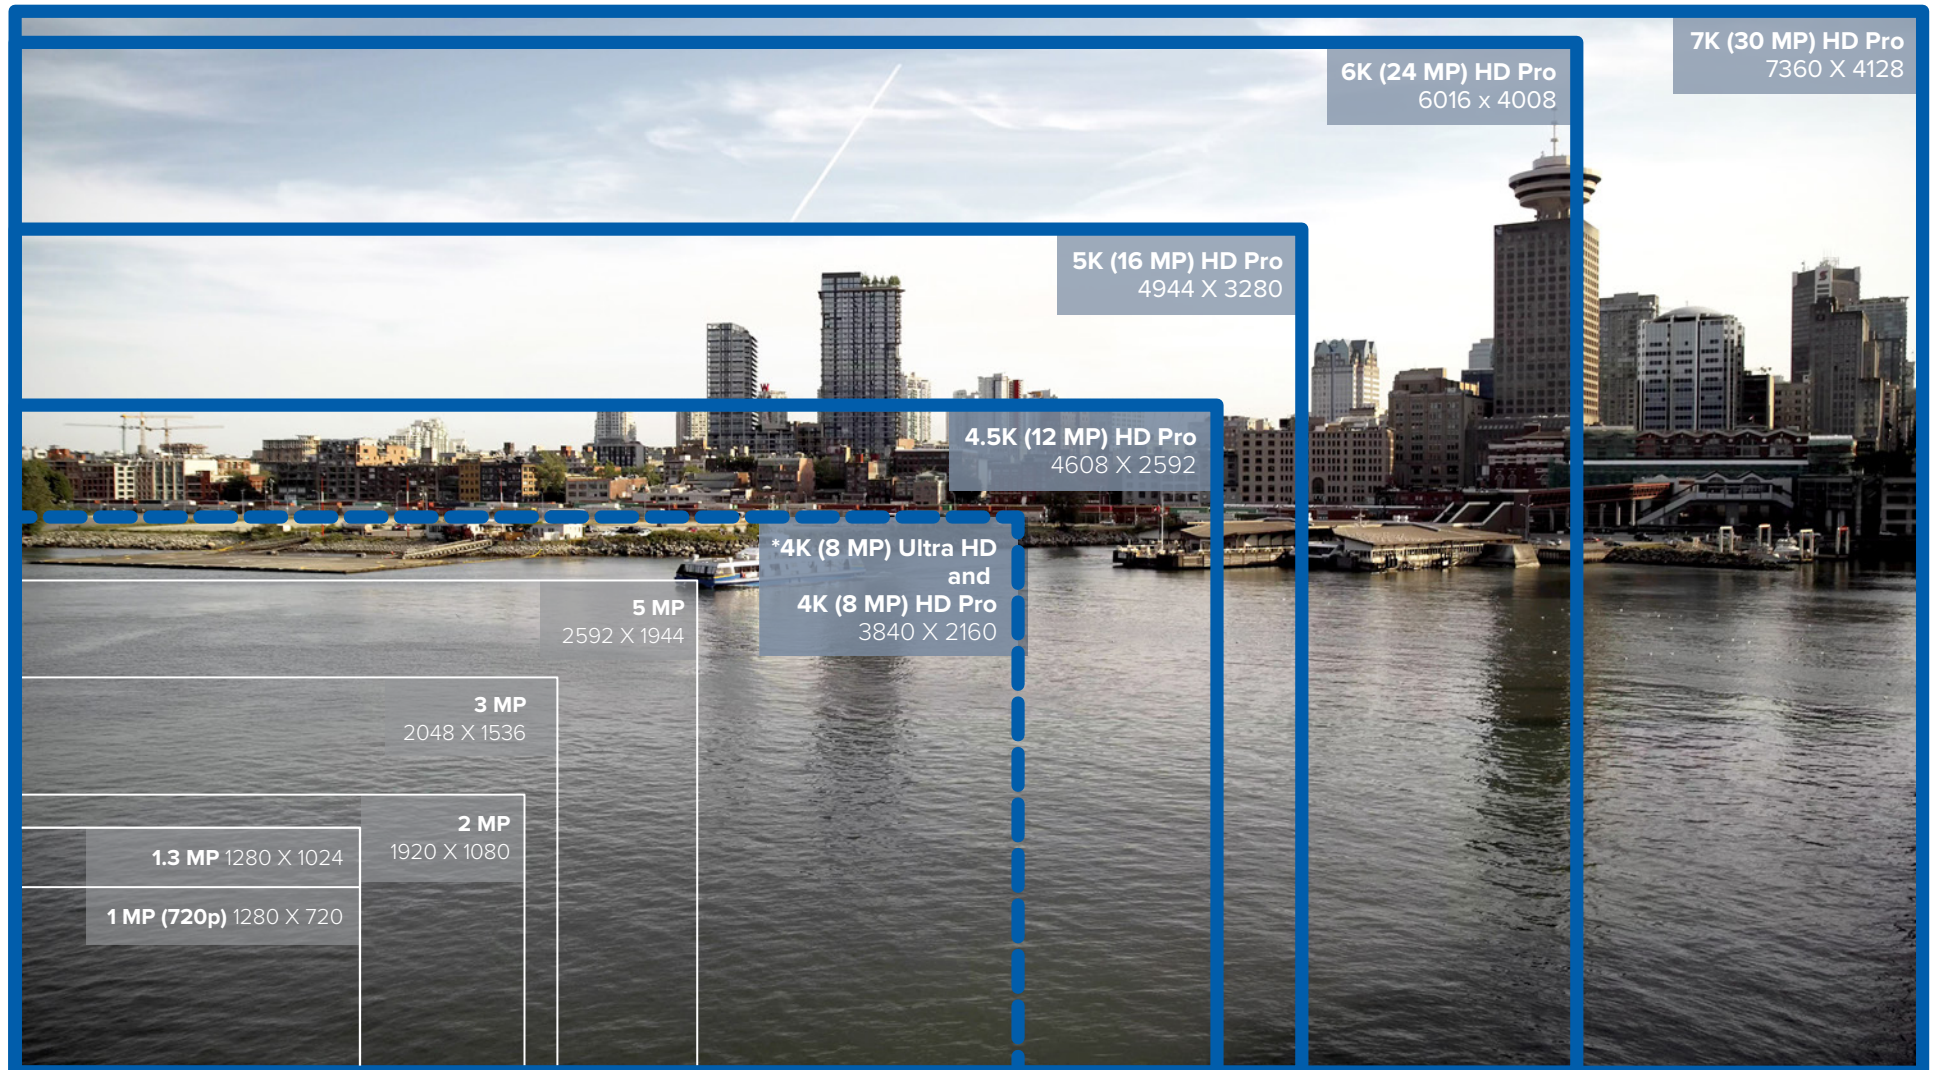

AVIGILON™

TRUSTED SECURITY SOLUTIONS™

Quick Selection Guide

Cameras

Avigilon offers a broad range of high-definition cameras – from 1 MP to 5 MP and 4K to 7K (based on horizontal resolution) – that are available in a variety of formats, including dome, bullet and fixed.

avigilon™

H4 SL Camera Line

*H4 Camera Line, H4 SL Camera Line,
HD Micro Dome Camera Line, HD PTZ Camera Line

Avigilon HD Pro Cameras
4K (8 MP), 4.5K (12 MP), 5K (16 MP), 6K (24 MP) and 7K (30 MP)

HD Pro Camera Line